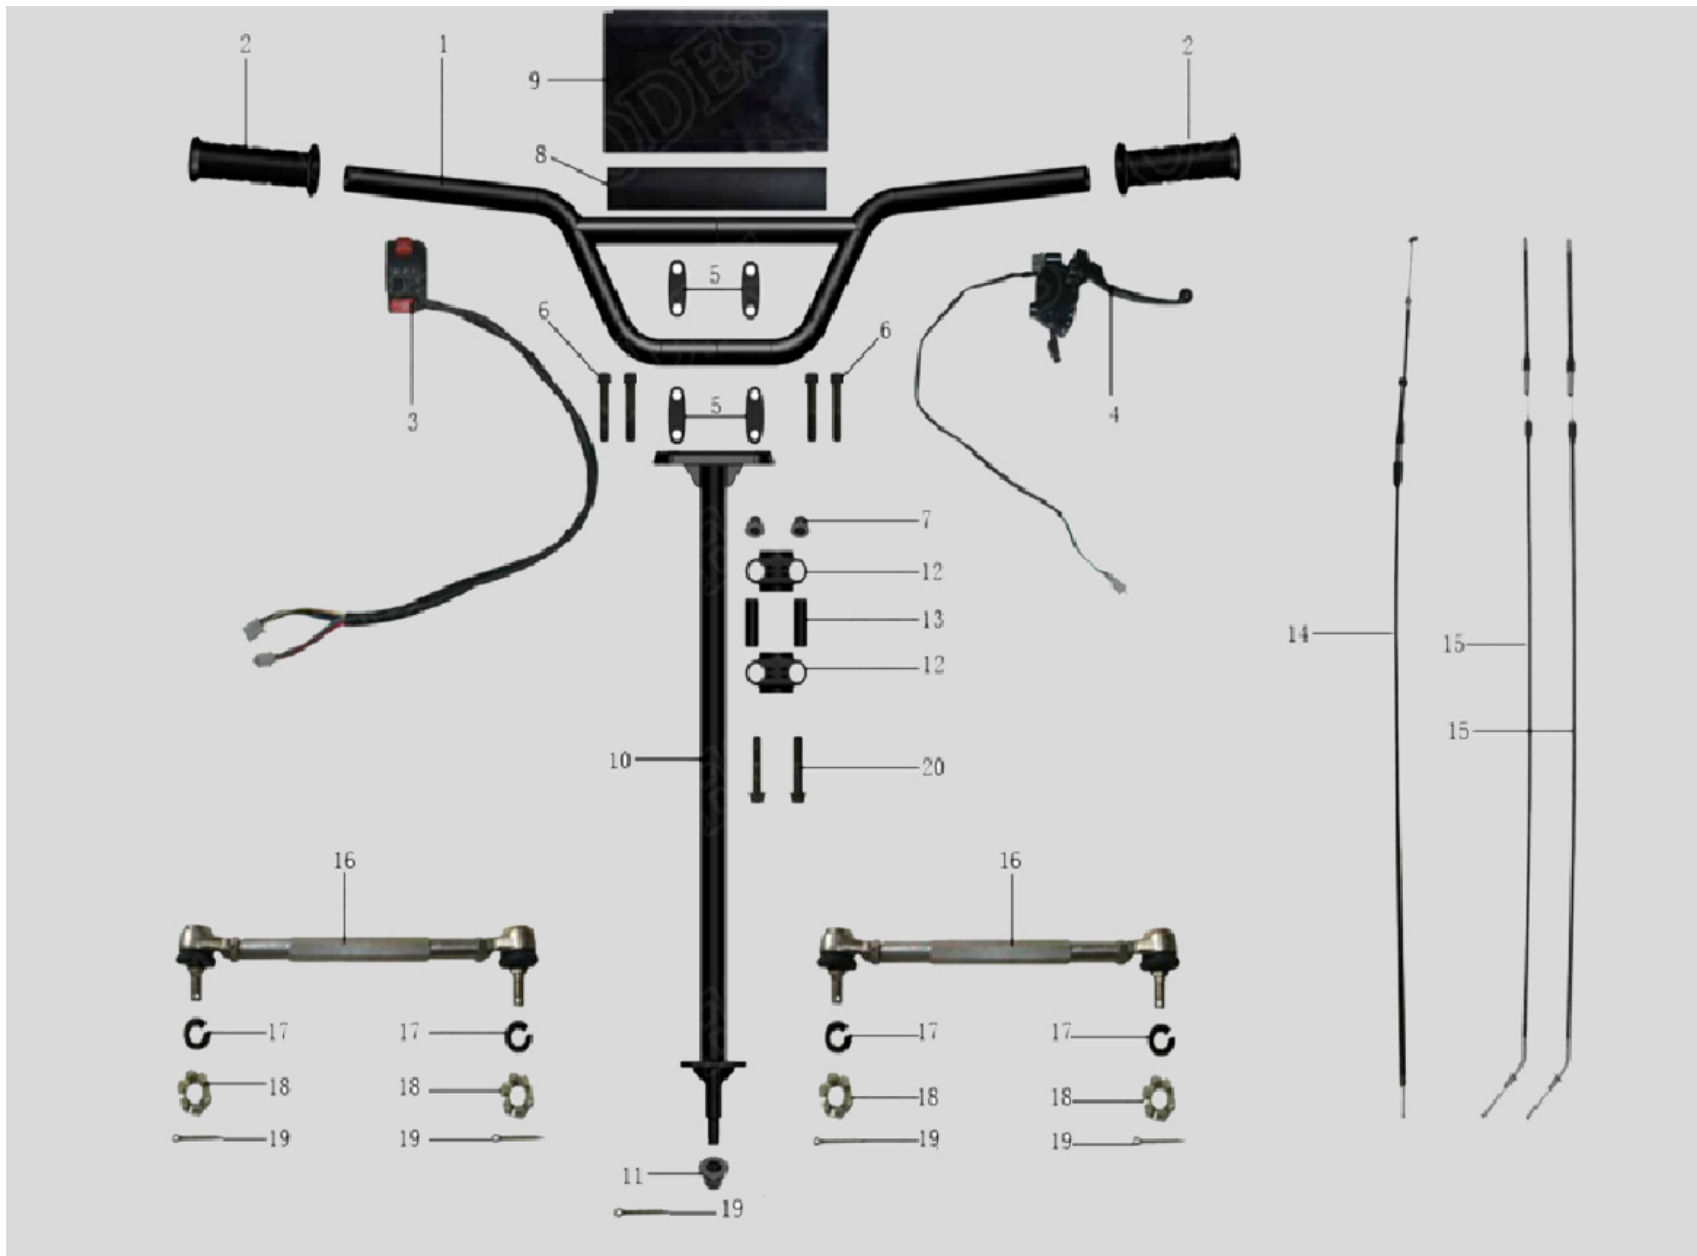

Index_No	SKU	Description	Specificatio n	Index_No	SKU	Description	Specificatio n