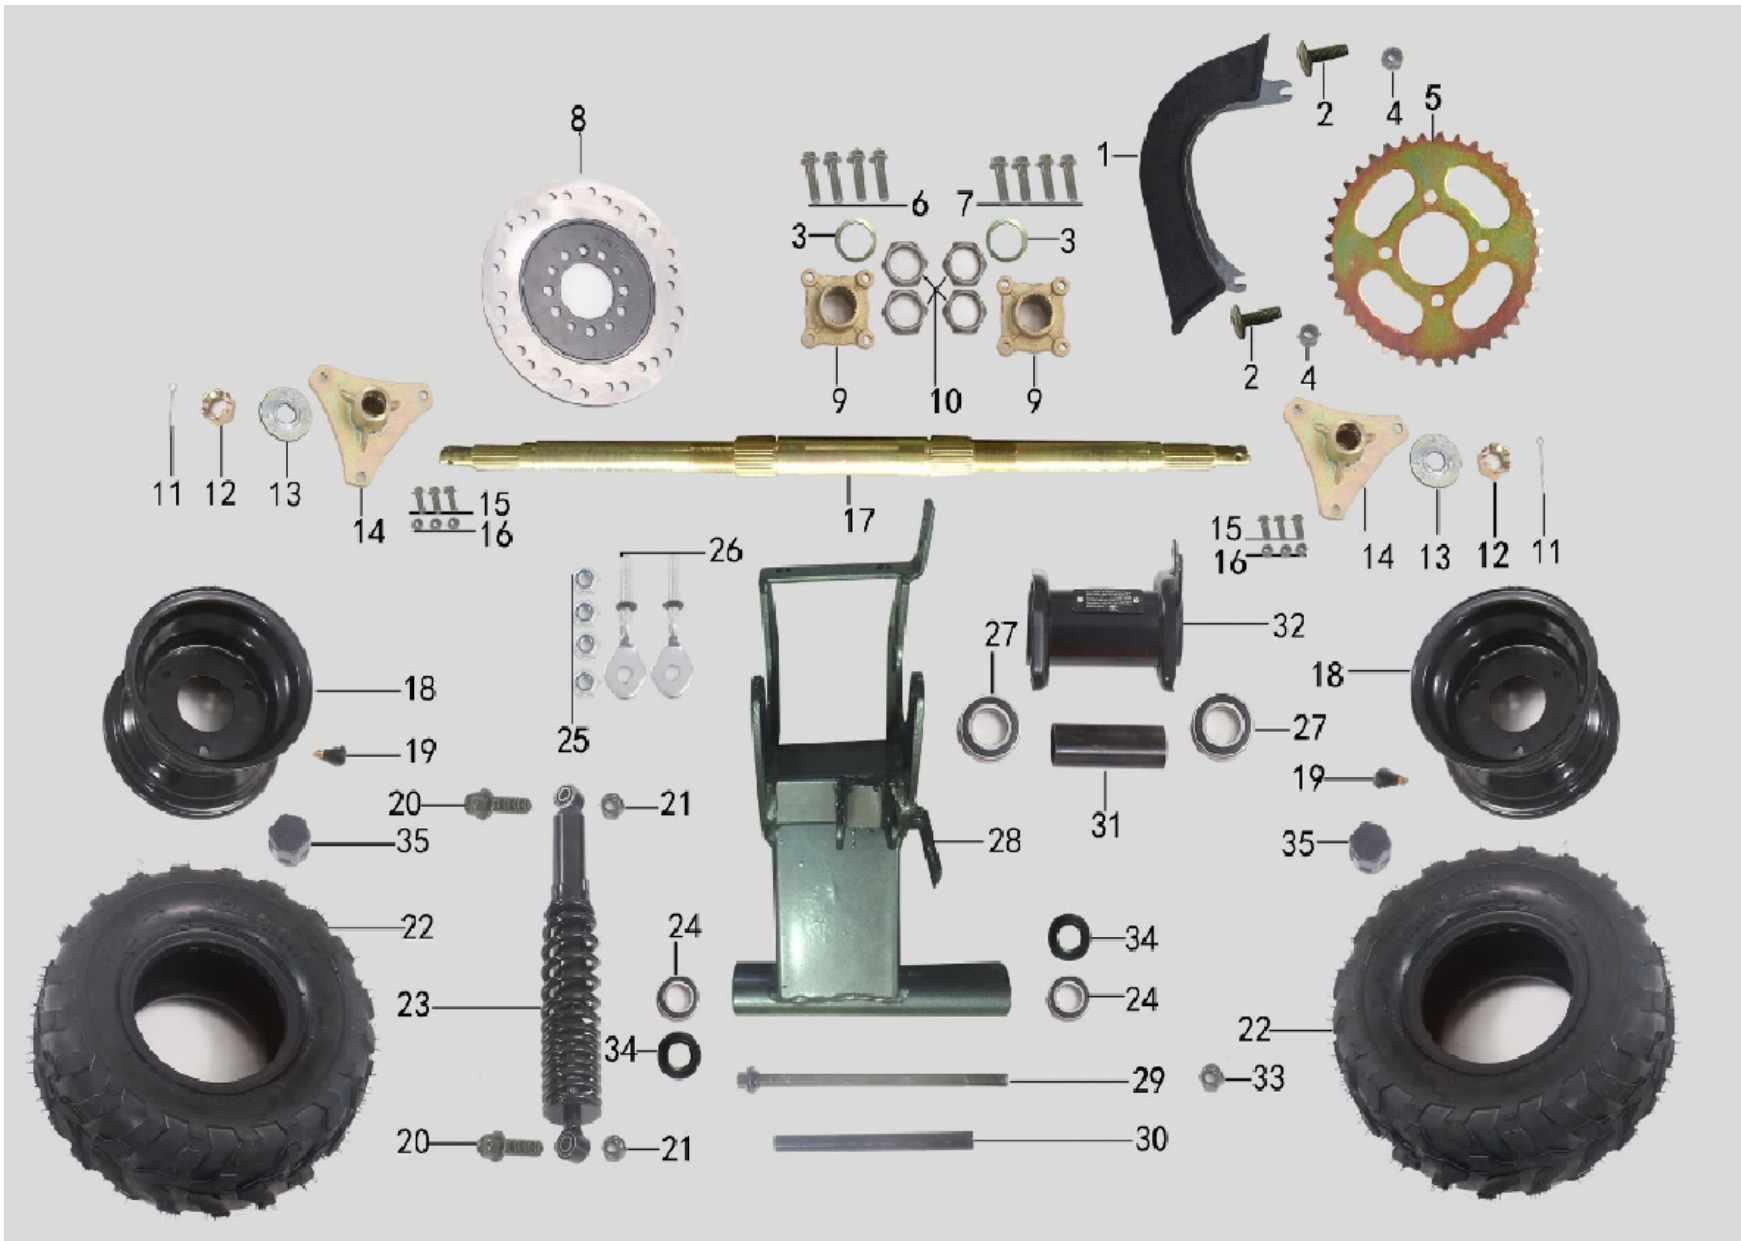

Rear End Assembly

Index_No	SKU	Description	Specificatio n	Index_No	SKU	Description	Specificatio n
01	101663	Chain Cover		19	100537	Valve Stems for ATA 135 DU and more	
02	105532	Umbrella head screw for ATA 150 G and more		20	105004	Hex Flange Bolt; M10*40*1.25	
03	600804	Rear Axle Washer for ATA 135 DU and more		21	105253	Hex Flange Bolt; M10*1.25	
04	105885	Self-locking nuts for ATA 135 DU and more		22	102745	6" Tire for ATA 110 B/B1 and more	
05	100244	Rear Sprocket for ATA 110 B/B1 and more		23	101196	Suspension- Rear; 9.65in for ATA 110 B/B1	
06	105187	Hex Flange Bolt; M8*14		24	102818	Bearing; 6001	
07	105195	Hex Flange Bolt; M8*1.25*16		25	105277	Locknut; M8	
08	600723	Brake Disk- Rear; ϕ 160*3.5 4 Bolts		26	105926	Chain Adjuster; M8x40	
09	100866	Brake Disc/Sprocket Hub for ATA 135 DU and more		27	102817	Bearings; 6006 for ATA 135 DU and more	
10	104861	Hex Nut for ATA 150 G and more		28	109822	Rear Swing Arm for ATA 110 B/B1	
11	105340	Cotter Pin for ATA 135 DU and more		29	105063	Hex Flange Bolt; M12*220*1.25	
12	105329	Castle Nut; M16x1.5		30	600541	Swing Arm Bushing; ϕ 16* ϕ 13.6*170	
13	105418	Flat Washer; ϕ 45* ϕ 16*2.5		31	600540	Axle Spacer for ATA 135 DU and more	
14	100867	Rim Hub for ATA 110 B/B1		32	109837	Rear Axle Carrier for ATA 135 DU and more	
15	105205	Hex Flange Bolt; M8*20		33	105258	Locknut; M12x1.25	
16	105277	Locknut; M8		34	109191	Bushing for Rear Swing Arm	
17	101298	Wheel Axles-Rear for ATA 110 B/B1		35	108326	Dust Cover for ATA 135 DU and more	
18	110119	Rim; 6" for ATA 110 B/B1 and more					