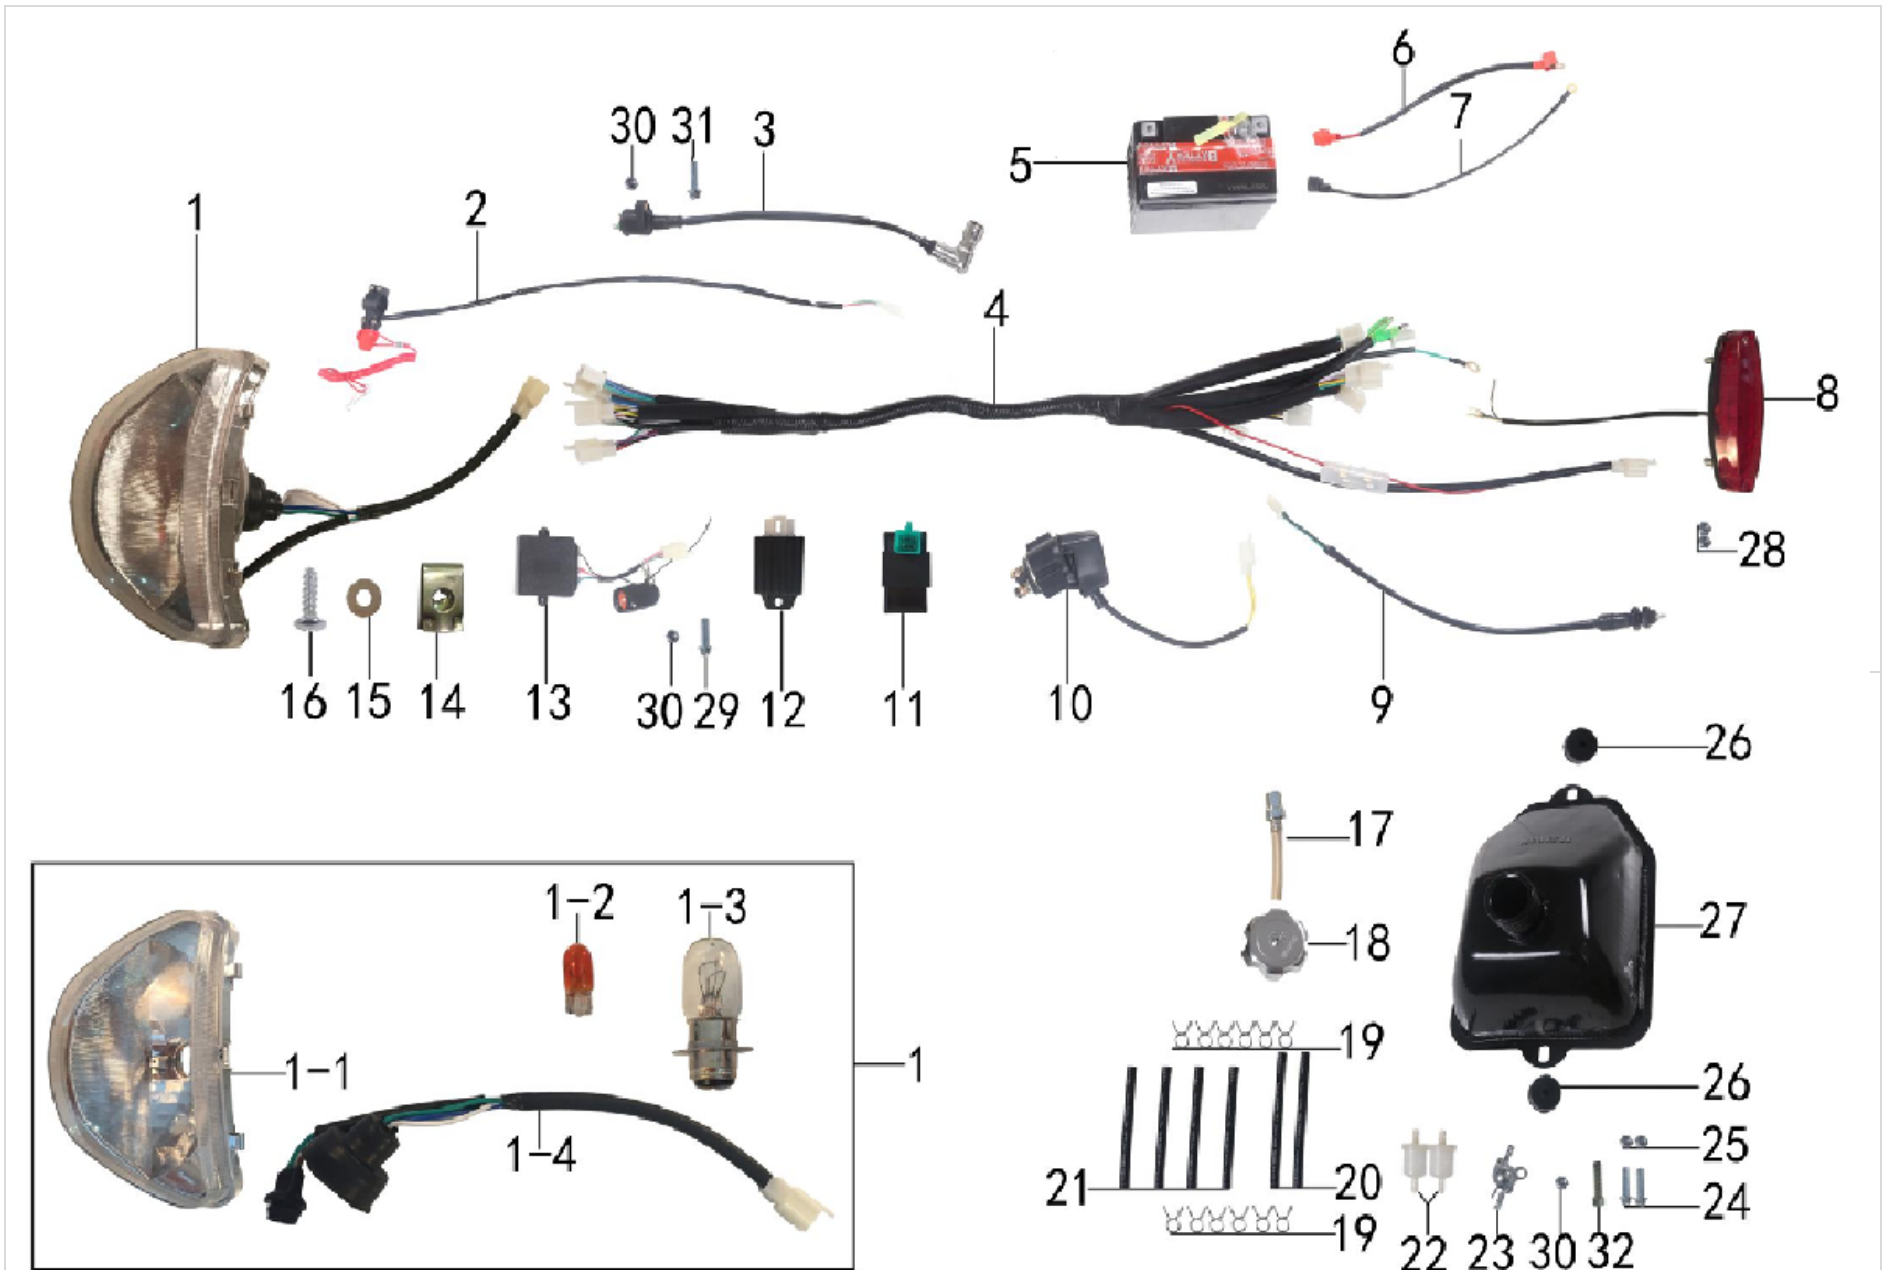

Index_No	SKU	Description	Specification	Index_No	SKU	Description	Specification
01	101910	Headlight Assembly for ATA 110 B/B1		18	101678	Fuel Tank Cap