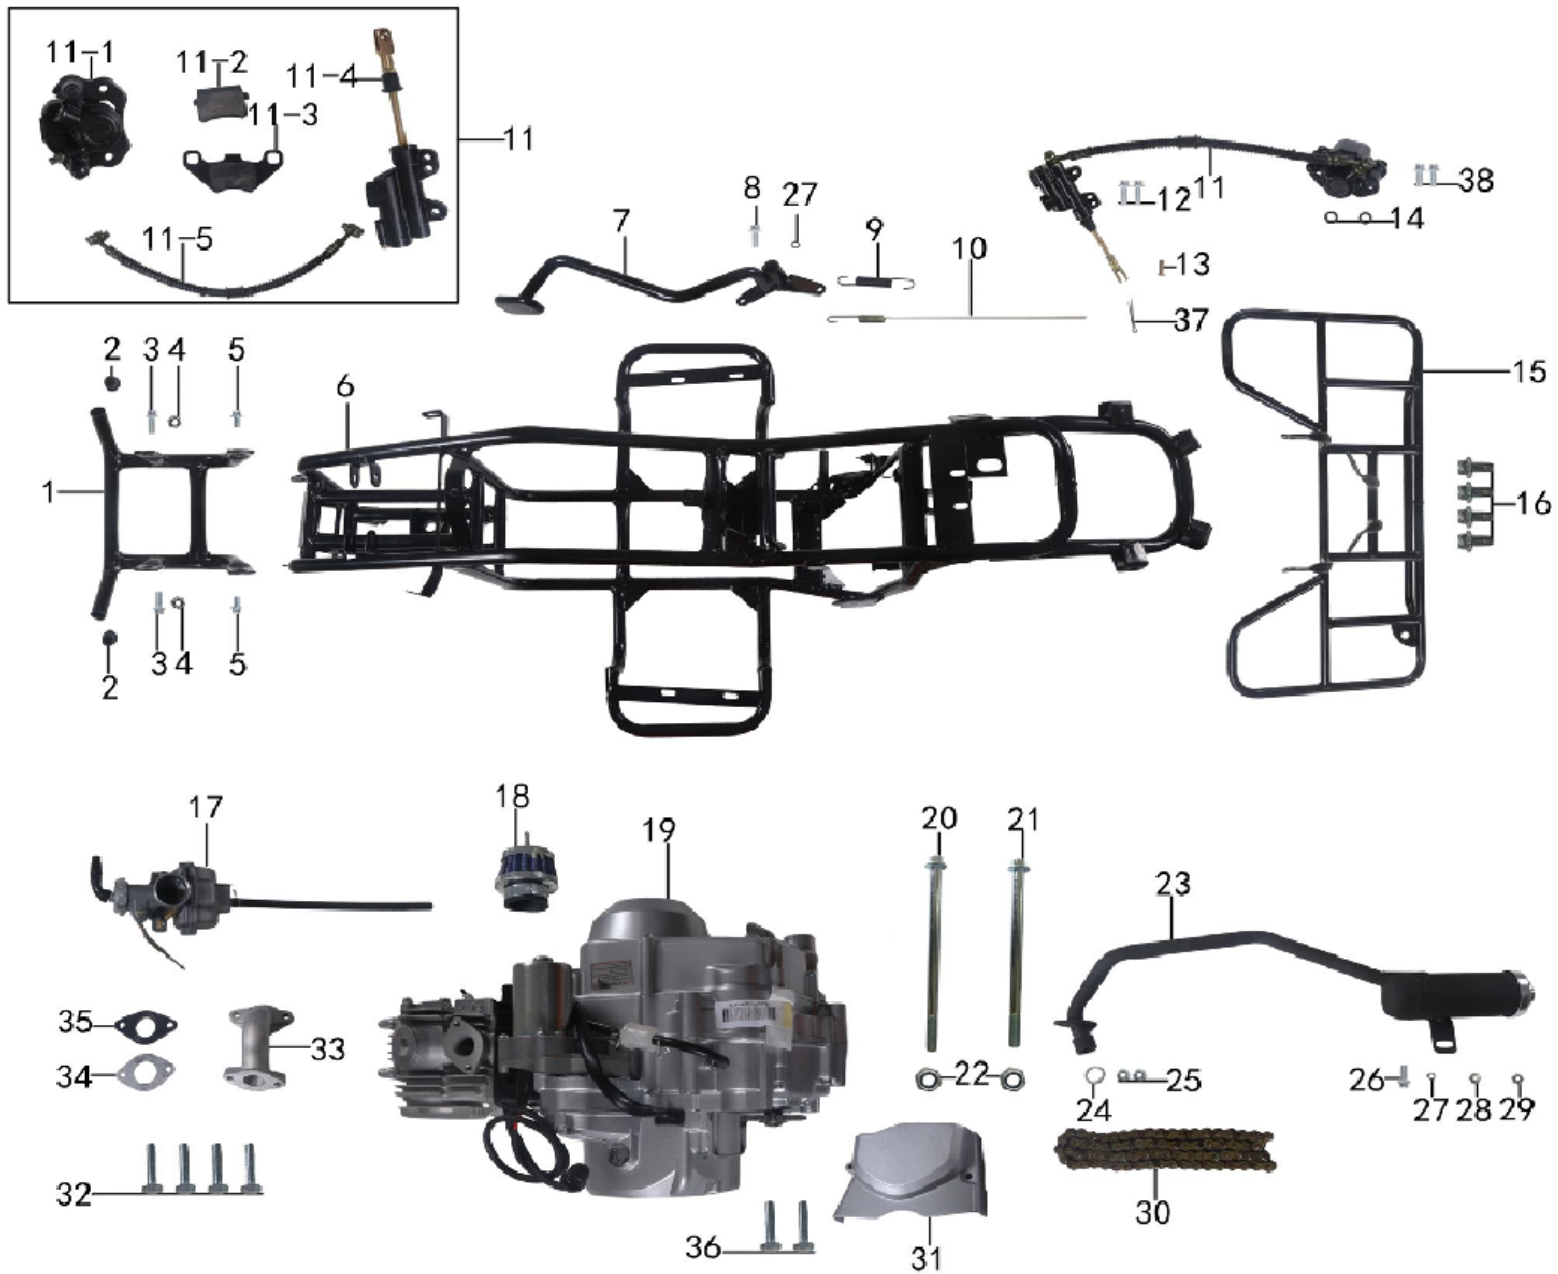

Index_No	SKU	Description	Specificatio n	Index_No	SKU	Description	Specificatio n
01	101868	Front Bumper for ATA 110 B/B1		14	600646	Brake Disk Spacer; φ16*φ11*5.5