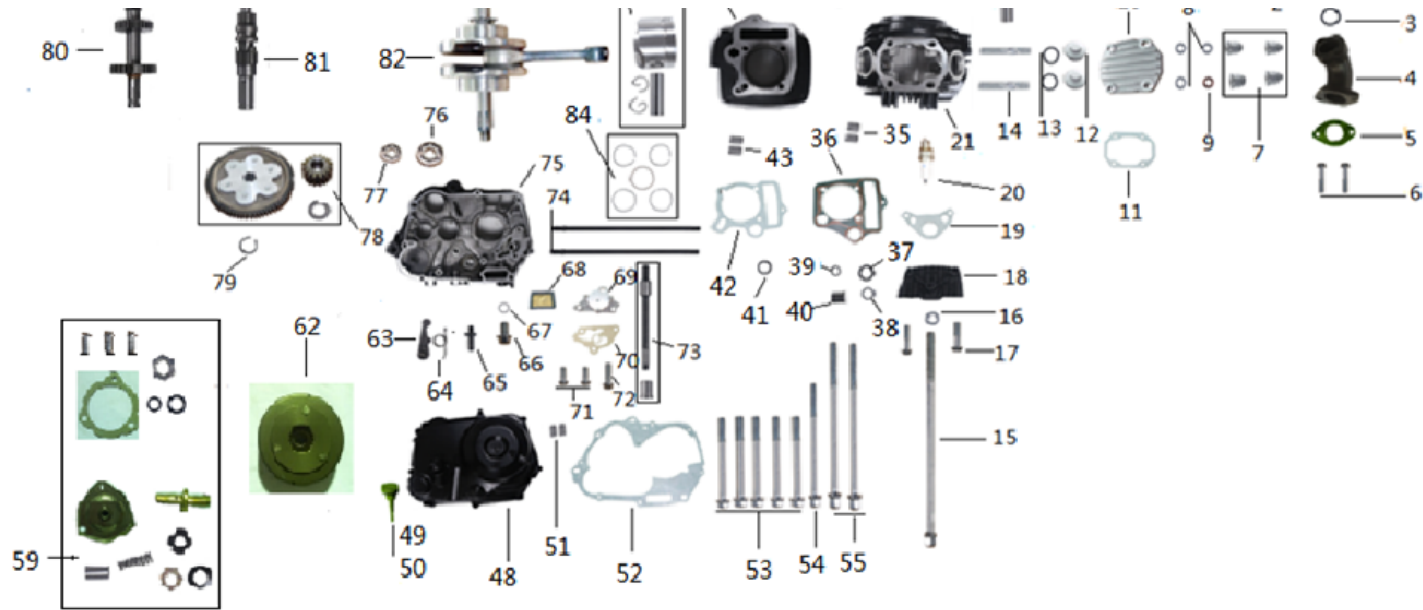

Index_No	SKU	Description	Specificatio n	Index_No	SKU	Description	Specificatio n
000	104480	Engine Universal Part Set for 110cc Dirt Bike and ATV Auto. Engine		015	S000008	Hex Flange Bolt; M6x110	
001	S000001	Hex Flange Bolt; M6x28		016	S000009	Flat Washer; Ø6*15*1	
002	111640	Exhaust Heat Shield		017	S000010	Hex flange bolt; M6x20	
003	111633	Exhaust Heat Shield fot 110cc ATV; Ø25.4*2.5		018	112194	Cylinder Head Right Side Cover; Black	
004	103049	Intakes Manifold; Black		018	601629	Cylinder Head Right Side Cover; Metal Color	
004	103050	Intakes Manifold; Metal Color		019	111623	Cylinder Head Side Cover Gasket-Right	
005	111629	Intake Manifold Gasket		020	101373	Spark Plug	
006	S000002	Hex flange bolt; M6*25		021	103061	Cylinder Head; Black	
007	S000003	Acorn Nut; M6		021	103062	Cylinder Head; Metal Color	
008	S000004	Flat Washer; Ø6*13*2		022	601478	Cam Shaft	
009	S000005	Flat Washer Copper; Ø6*13*2		023	103057	Valve Rocker Arms 110cc Automatic ATV Engine	
010	111656	Cylinder Head Cover; Black		024	104227	Valve Rocker Arm Shaft for 110cc Auto ATV Engine	
010	S000006	Cylinder Head Cover; White		025	111659	Intake Valve for ATV Engine	
011	111621	Cylinder Head Cover Gasket		026	111660	Valve Exhaust for 110cc Auto Engine