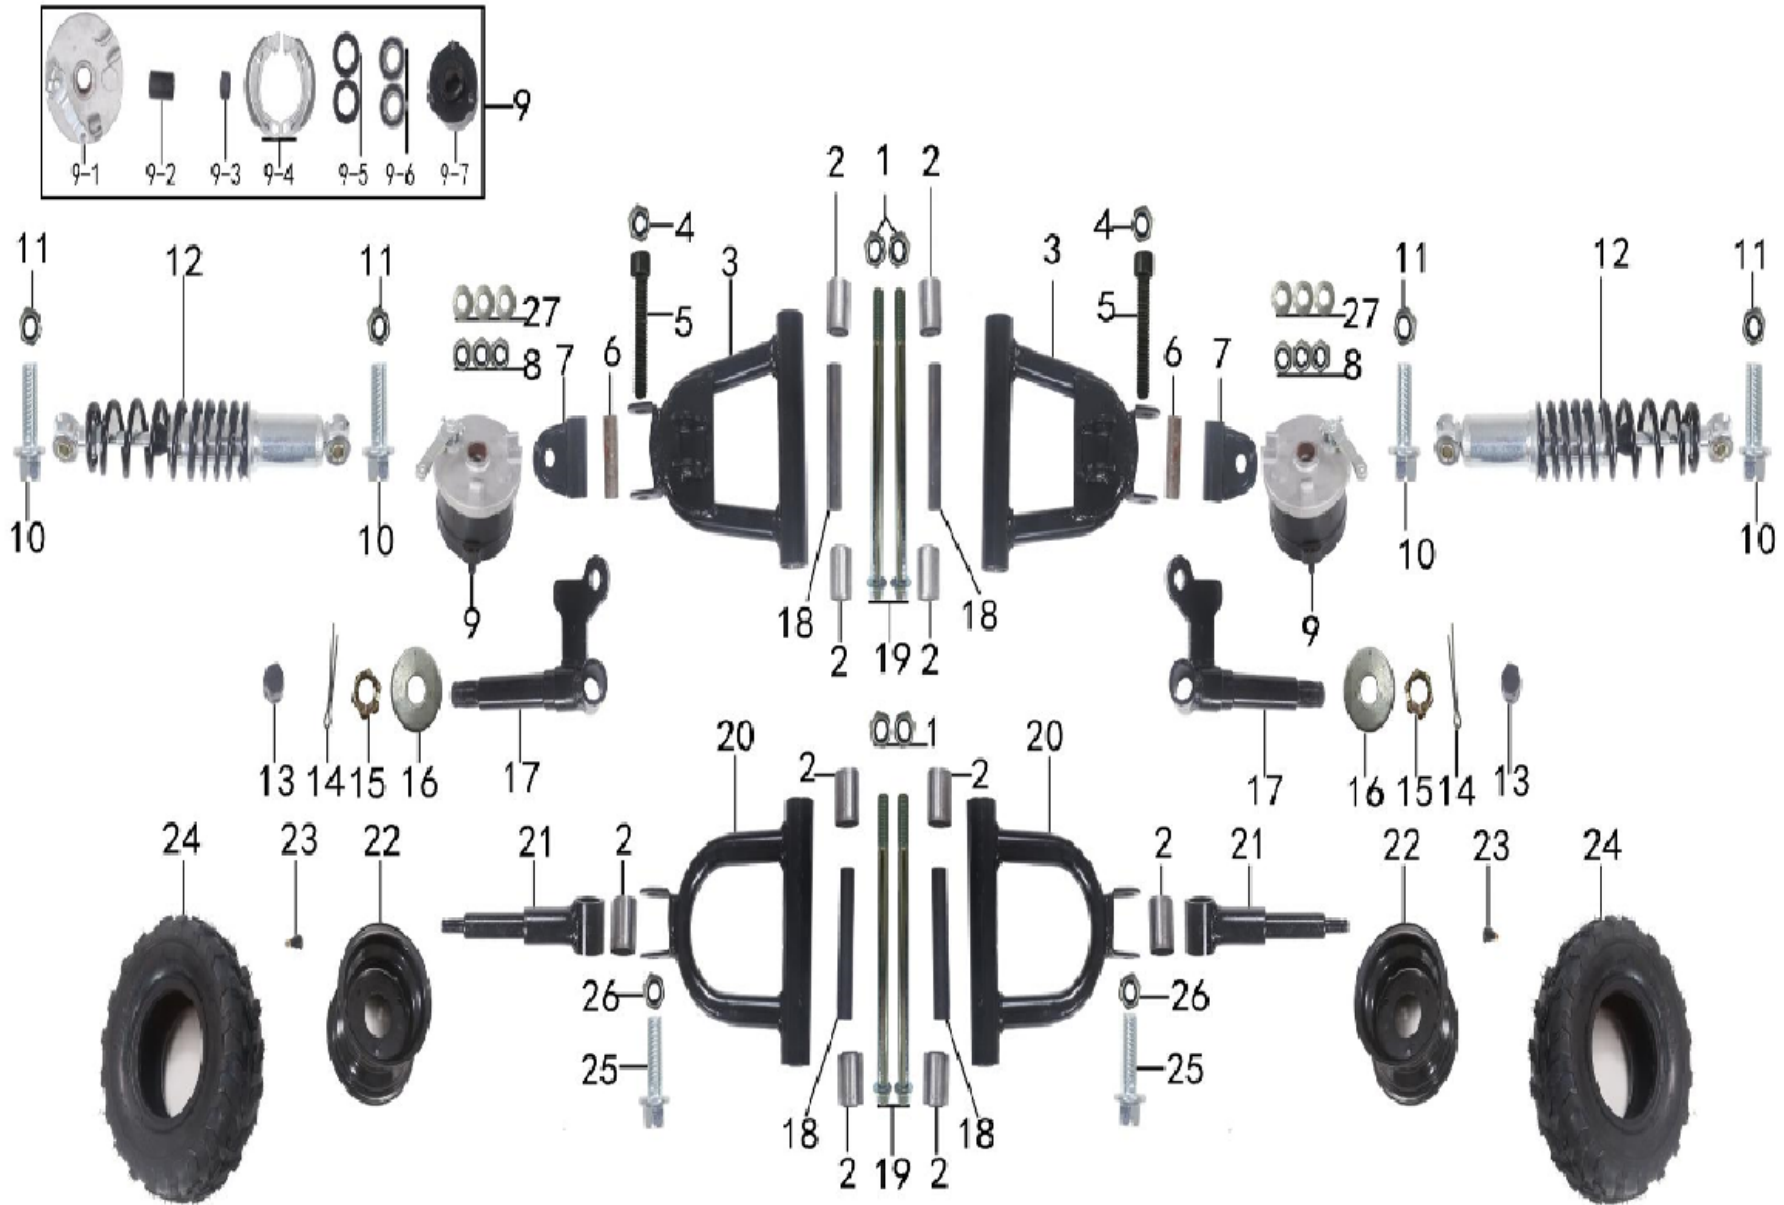

Index_No	SKU	Description	Specificatio n	Index_No	SKU	Description	Specificatio n